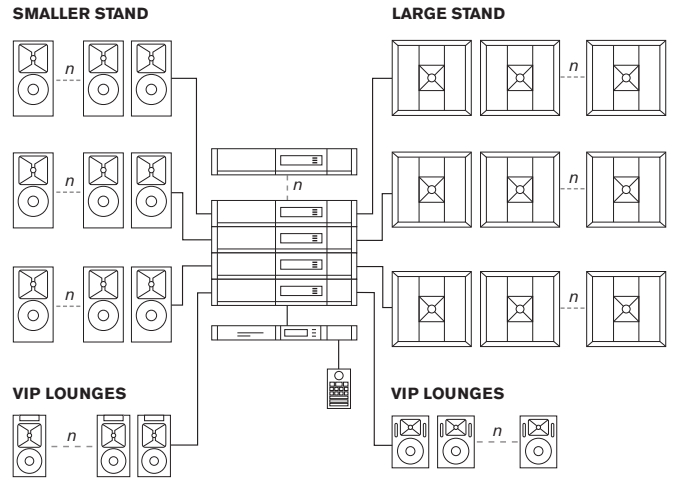

Interface to public address and voice alarm systems

ELECTRO-VOICE | LOUDSPEAKERS

EVH-1152D (EN54-24) for large stands, mounted on the roof and on poles

EVF-1122S (EN54-24) for smaller stand, mounted on the roof and on poles

EVC-1082 & EVID-S for VIP lounge

DYNACORD | AMPLIFIERS

IPX5:4

MXE5 (interface to public address and voice alarm)

TPC1 (VIP lounges)

If you need it, we've got it

The EV family of loudspeakers has been designed to meet the diverse requirements of installed sports venue systems for stadiums of all sizes. For medium sized stadiums you can rely on EVC compact two-way, EVH horn loaded, EVF front loaded, EVA line array, EVU ultra-compact and EVID commercial series.

The different members of the family will provide the same world-class sound in different areas of your stadium. Models from each series can be mixed and matched to deliver consistent performance across any installation. This provides system designers with complementary building blocks to address the needs of every part of your venue and the unique acoustical challenges each area presents.